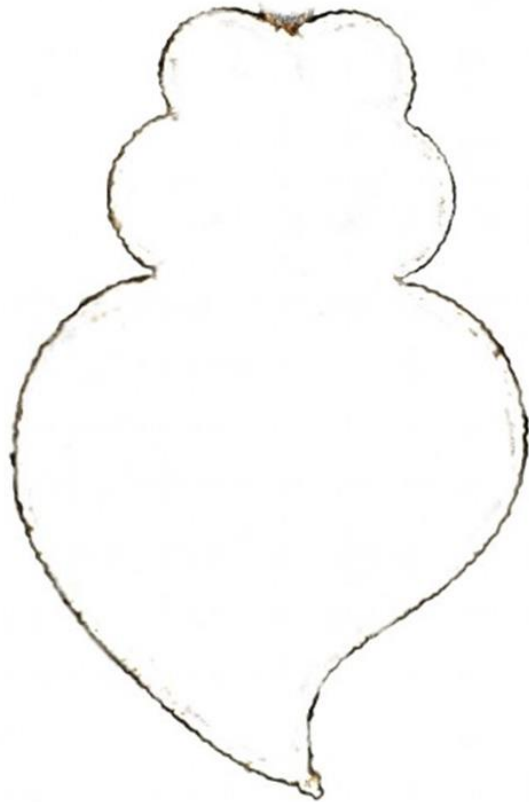

HEART OF VIANA CORAÇÃO DE VIANA